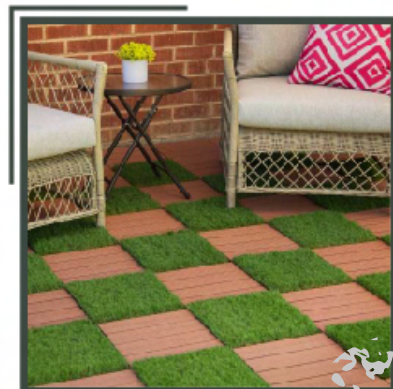

## WOOD DECK TILES

- Wood deck tiles are creatively designed and woodchips are installed on a plastic base for a tiling shape of 300mm x 300mm size. Easy for installation through the plastic interlocking system. Products have become a new trend and are used for apartment balconies, garden miniatures, exterior lobbies for lobby, pools, bathrooms, sauna bathrooms.
- 100% environmentally friendly materials, waterproof, anti-slip, anti-termites, sustainable.

## GRASS DECK TILES

- Grass deck tiles are a great choice to create green space for your home, bringing freshness, beauty and close to nature feeling. Great endurance, waterproof and temperature resistance, suitable for outdoor spaces.
- The 2.5cm high grass provides smoothness and creates real feeling of walking as real grass.
- The base is made of PE plastic, with high strength and great endurance.
- Decoration for: garden, lobby, outdoor hallway, pool, balcony, cottage decoration...