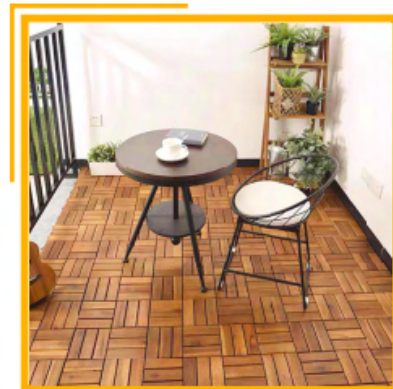

PRODUCTS

WOOD DECK TILES

- Wood deck tiles are creatively designed and woodchips are installed on a plastic base for a tiling shape of 300mm x 300mm size. Easy for installation through the plastic interlocking system. Products have become a new trend and are used for apartment balconies, garden miniatures, exterior lobbies for lobby, pools, bathrooms, sauna bathrooms.
- 100% environmentally friendly materials, waterproof, anti-slip, anti-termites, sustainable.