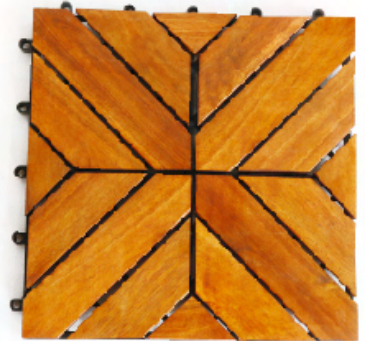

CODE: VS004

- Type: 16 Slats
- Color: Natural Brown Dark Brown
- Size: 300(L) x 300(W) - 24(H)mm

These products are used for apartments, balconies miniature gardens, exterior lobbies, swimming pools, bathrooms, steaming bathrooms,...

CODE: VS005

- Type: 10 Slats
- Color: Natural Brown Dark Brown
- Size: 300(L) x 300(W) - 24(H)mm