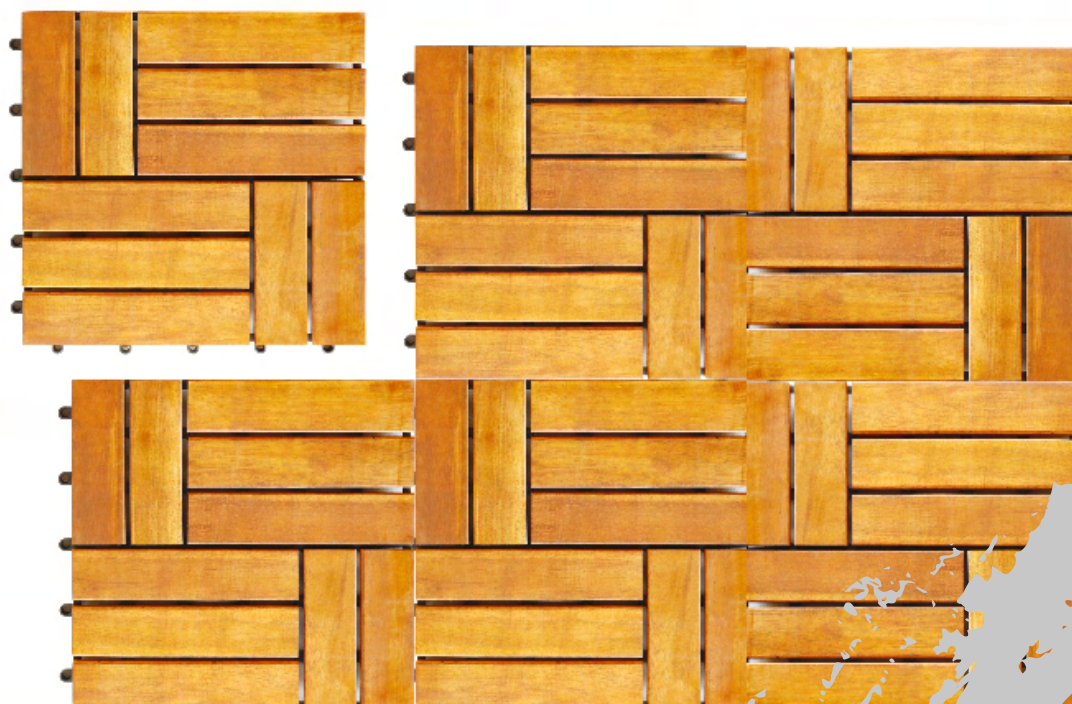

# CODE: VS002

- Type: 10 Slats
- Color:  Natural  Brown  Dark Brown
- Size: 300(L) x 300(W) - 24(H)mm

300(L) x 300(W)

LOCKING POINT

NATURAL  
WOOD SURFACE

PP PLASTIC BASE

## WOOD DECK TILES

- Simple installation with interlocking system, wooden bars surfaces are treated with preserved paint layer.
- Can be easily installed or removed.
- High stability in under rain and sun conditions.  
Not curved, constricted, termites.
- Easy to clean and maintain.