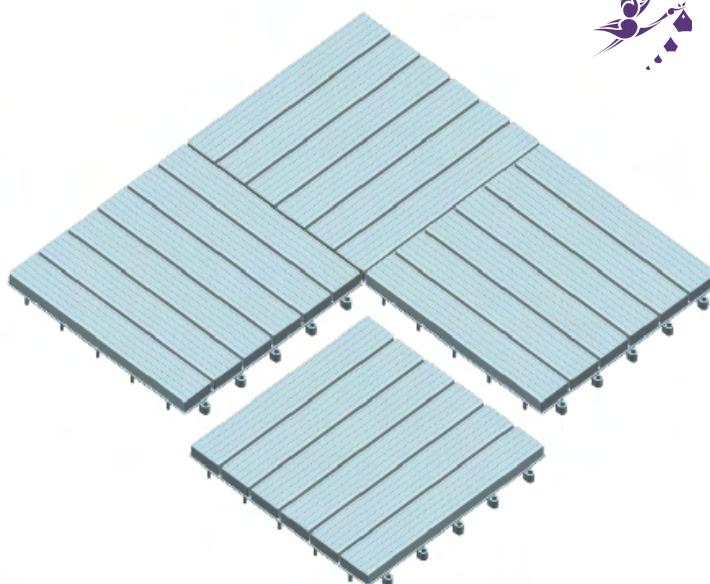

CODE: VN001

- Type: 06 Slats
- Color: GREY BLACK BROWN
- Size: 300(L) x 300(W) - 23(H)mm

PLASTIC SURFACE

PLASTIC BASE

Plastic Deck Tiles

- **Plastic deck tiles** are easy to construct and install, can use scissors to adjust all angles, easy to install and construct with locking links.
- Plastic deck tiles do not absorb ultraviolet rays, high friction, great heavy duty.
- Not curved, expanded, color fasted.
- Easy to disassemble for cleaning.
- Safe to use, friendly with environment.