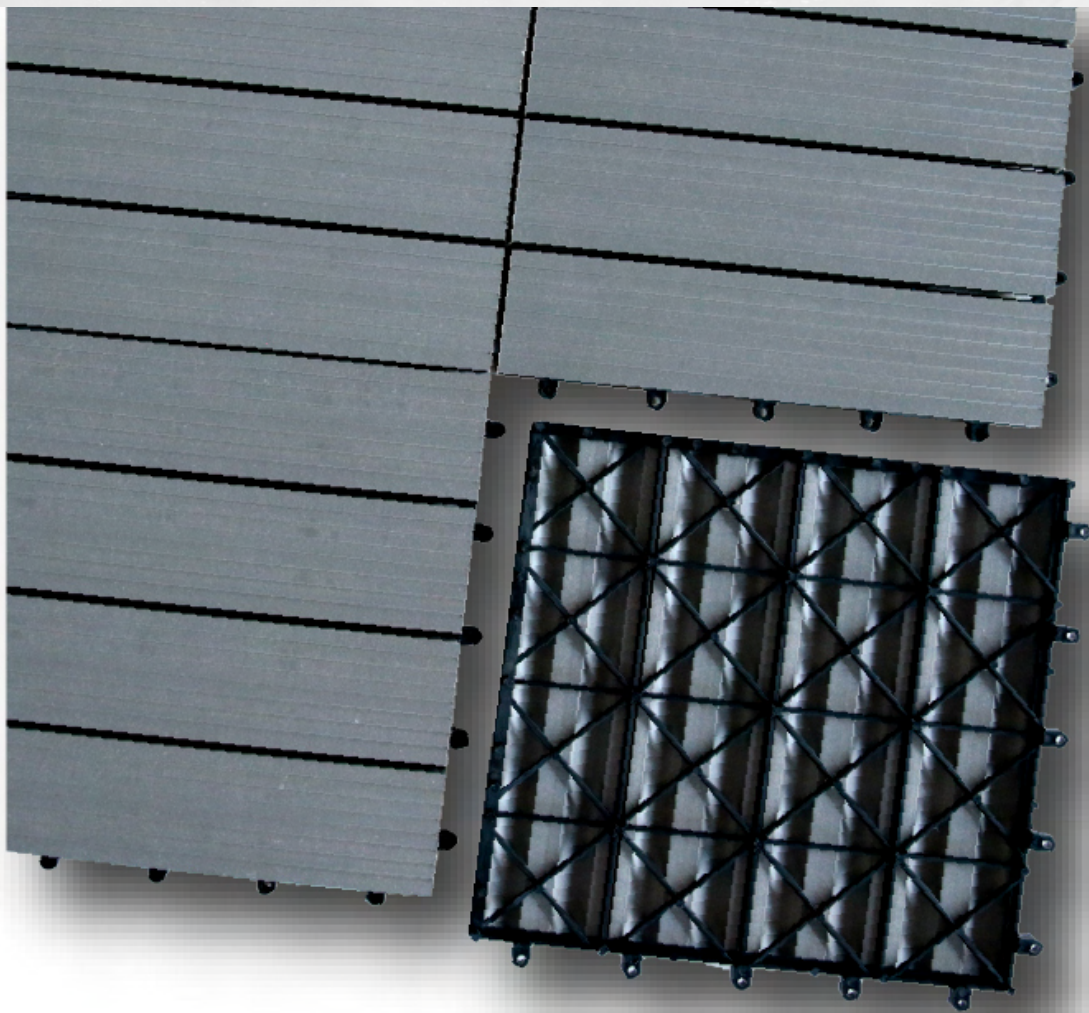

BLACK

CODE: VN002

- Type: 04 Slats
- Color : RED GREY BLACK BROWN
- Size: 300 (L) x 300 (W) – 24 (H) mm