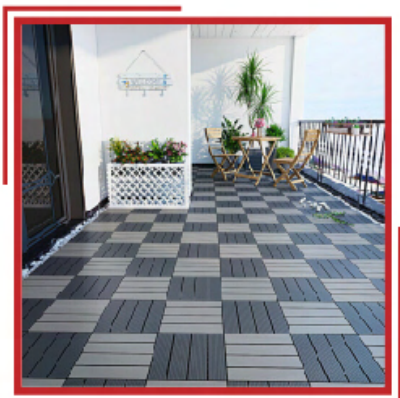

PLASTIC DECK TILES

- Plastic deck tiles have become the 21st century's decoration trends.
- Plastic deck tiles are made of HDPE natural plastic, no mixing, no using recycle plastic.
- Suitable for all climates, extremely high UV protection up to 1000 hours. waterproof, high anti-slip friction. The color of plastic is also the color of the material that is not paint coating so that the products will not discolor or fade out.
- Plastic deck tiles are applied to decorate for bathrooms, balconies, gardens, pools, parks,... and other constructions.