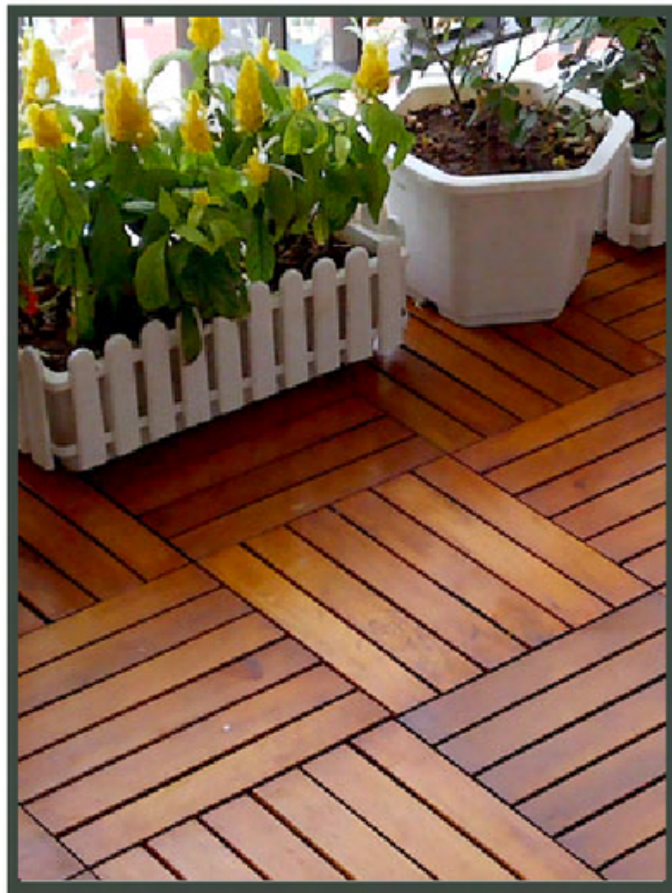

WOOD DECK TILES

- Simple installation with interlocking system, wooden bars surfaces are treated with preserved paint layer.
- Can be easily installed or removed.
- High stability in under rain and sun conditions.
  Not curved, constricted, termites.
- Easy to clean and maintain.

CODE: VS003

- Type: 06 Slats
- Color: Natural Brown Dark Brown
- Size: 300(L) x 300(W) - 24(H)mm