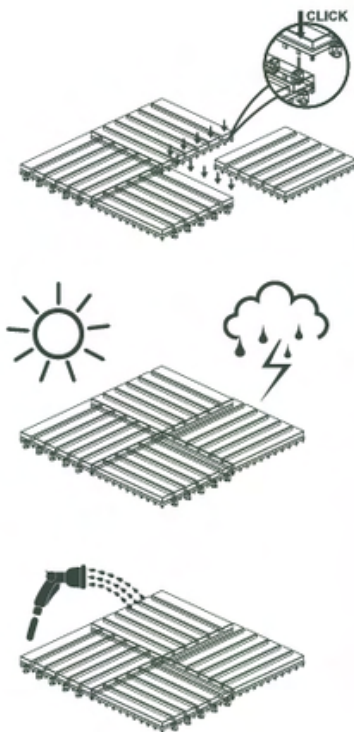

WOOD DECK TILES

- Simple installation with interlocking system, wooden bars surfaces are treated with preserved paint layer.
- Can be easily installed or removed.
- High stability in under rain and sun conditions.
  Not curved, constricted, termites.
- Easy to clean and maintain.

CODE: VS003

- Type: 06 Slats
- Color: Natural Brown Dark Brown
- Size: 300(L) x 300(W) - 24(H)mm