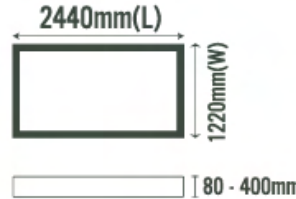

Type: Rubber Wood

Color: follow as your design

CODE: VT001

Common Uses: Furniture, cabinetry, interior millwork, kitchen woodenware (cutting boards, knife blocks, etc.), and other small, specialty wood items.